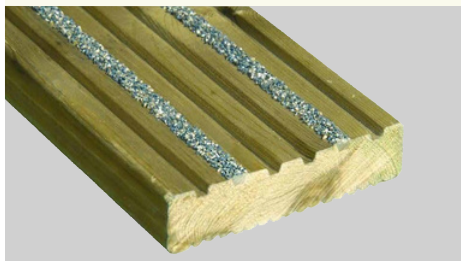

Softwood Decking

All our softwood decking is pressure treated with Tanalith E for long-term protection against wood decay and insect attack.

PREMIUM PRESSURE TREATED SOFTWOOD DECKING

Ex 32 x 125mm
Grooved deck boards, FSC® Certified, Scandinavian Redwood

Available in lengths:
2.4m 3.6m 4.2m 4.8m 5.4m

ANTI-SLIP PRESSURE TREATED DECKING

Ex 32 x 125mm
Deck boards with anti-slip aggregate strips, FSC® Certified, Scandinavian Redwood

Available in lengths:
4.8m

Hardwood Decking

Yellow Balau Decking is a very durable hardwood and one of the most popular species in the UK for hardwood decking. It is a hard, heavy and strong timber well suited to decking construction. Please note some colour variation is to be expected within Yellow Balau and is part of the characteristic appeal of this product.

IRO Decking

Each and every piece of IRO architectural timber is crafted using an intricate seven-step process that combines an eye for detail with the latest timbertechnology. The result is a beautiful, unique product that adds charm and character to a range of spaces. Created using the traditional Japanese method of Yakisugi, IRO is available in a range of 10 colours to complement every environment.