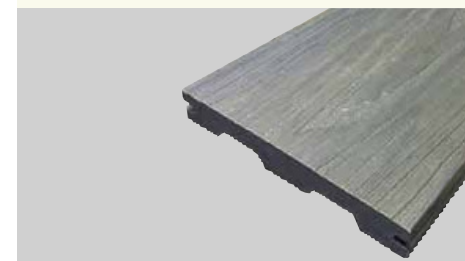

CLADCO WOODGRAIN EFFECT, HOLLOW COMPOSITE

25mm x 150mm x 4.0m
Reversible deck boards made from 100% recycled materials. 10 year guarantee. 8 colours.

MILLBOARD SOLID CORE COMPOSITE

Please ask for sizes.
Enhanced Grain, Weathered Oak and Lasta-Grip. 20 year guarantee. Highly slip resistant.

HABITAT+ SOLID CORE COMPOSITE

22mm x 135mm x 3.6m
Reversible deck boards made from 100% recycled materials. 20 year guarantee. Choice of 3 colours.

URBAN SOLID CORE COMPOSITE

22mm x 135mm x 3.6m
Reversible deck boards made from 100% recycled materials. 20 year guarantee. Choice of 3 colours.

IRO Decking

Each and every piece of IRO architectural timber is crafted using an intricate seven-step process that combines an eye for detail with the latest timbertechnology. The result is a beautiful, unique product that adds charm and character to a range of spaces. Created using the traditional Japanese method of Yakisugi, IRO is available in a range of 10 colours to complement every environment.